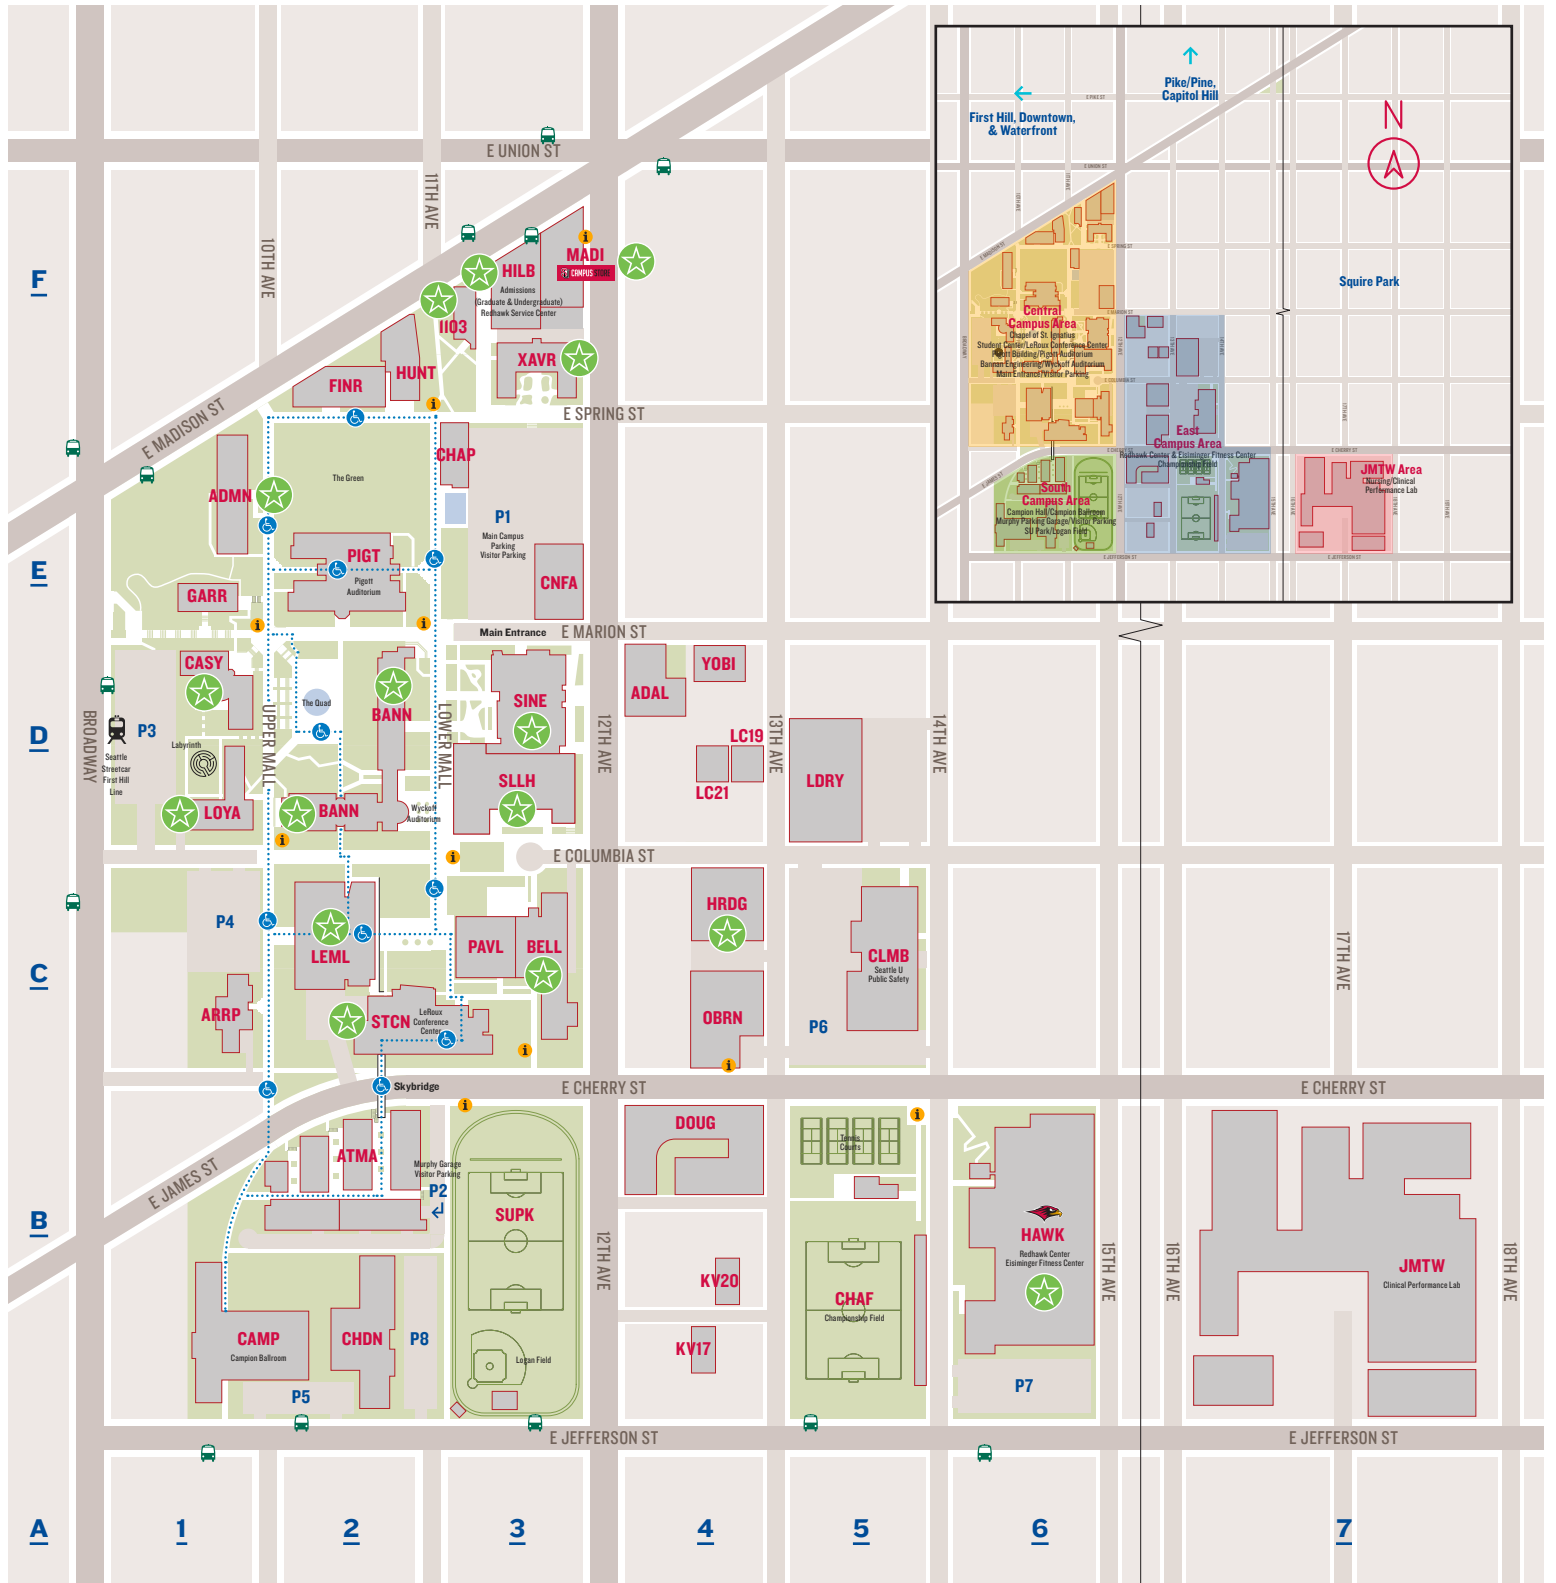

this symbol identifies all gender restrooms across campus